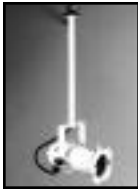

## DESCRIPTION

The C-Clip Truss Protector is a specially engineered accessory designed to protect aluminum truss from damaging fixture clamps and other mounting devices. It easily snaps into place to provide a safe barrier between the soft truss wall and the cutting edges of steel clamps.

## DIMENSIONS

Overall dimensions are approximately 2 1/4" D x 2" L.

*Also available from Future Light*

Orchestra Shell Lighting, SwivelPar,  
TileMount, Airwall Hanger Kit  
Virtual Light Lab Software

**Future Light Inc.**

# C-Clip Truss Protector

Future Light Inc.

- A** Rounded shoulder for easy on/off
- B** Quality PVC withstands abuse
- C** 2" inside diameter

## OTHER PRODUCTS

TileMount

SwivelPar

Airwall Hanger

FL 1000

FL 650

MR 16  
Striplight

Cleveland, Ohio  
info@future-light.com  
TEL 800.581.5536  
FAX 440.779.4159