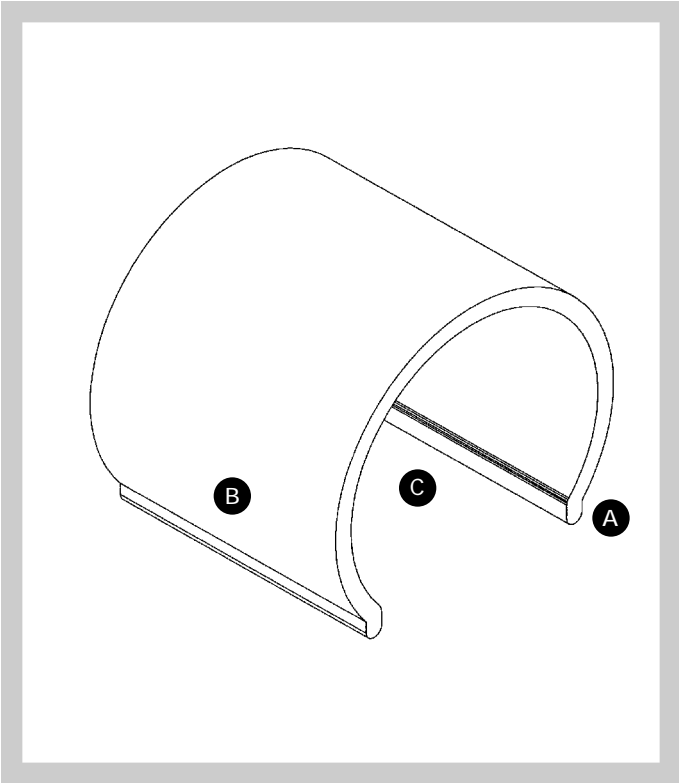

## DESCRIPTION

The C-Clip Truss Protector is a specially engineered accessory designed to protect aluminum truss from damaging fixture clamps and other mounting devices. It easily snaps into place to provide a safe barrier between the soft truss wall and the cutting edges of steel clamps.

## FEATURES

The C-Clip is fabricated from a tough polymer to withstand the rigors of heavy-duty production use and is designed with a unique shape to provide ease of installation and removal. Readily accepts grease pencil and marker for quick and easy identification.

## DIMENSIONS

Overall dimensions are approximately 2 1/4" D x 2" L.

*Also available from Future Light*

Orchestra Shell Lighting, SwivelPar,  
TileMount, Airwall Hanger Kit  
Virtual Light Lab Software

**Future Light Inc.**

# C-Clip Truss Protector

Future Light Inc.

- A** Rounded shoulder for easy on/off
- B** Quality PVC withstands abuse
- C** 2" inside diameter